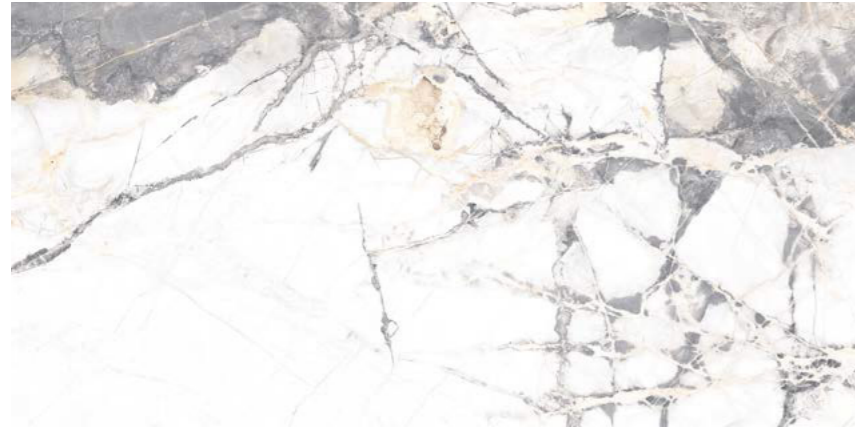

Ibiza

Glazed Porcelain

12"x24" **3"x12"**
30x60 cm 7.7x30.5 cm

White

12"x24"

3"x12"