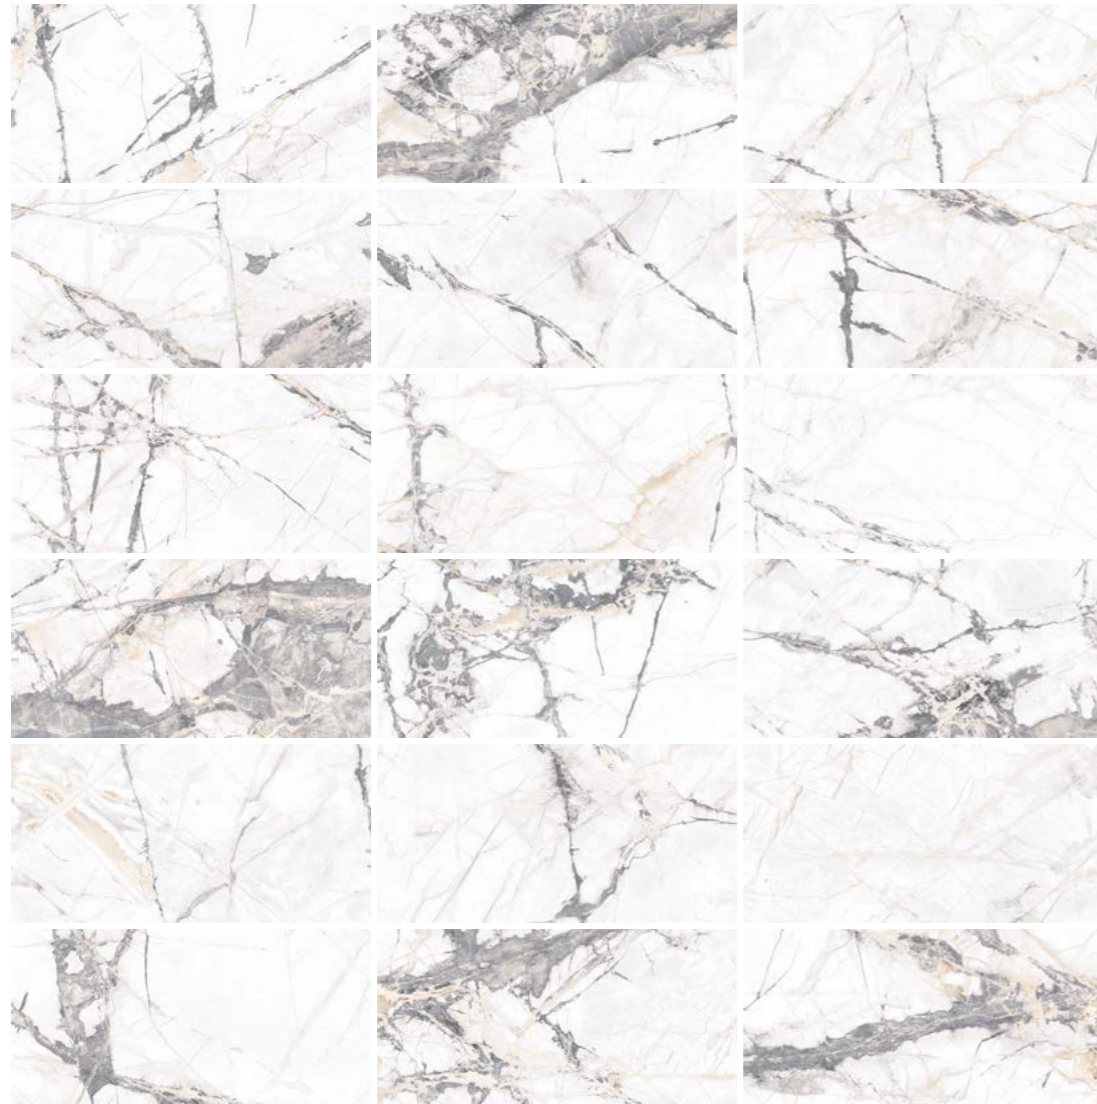

Other Faces

Technical Specifications

CHARACTERISTICS	STANDARD	DECLARED ASTM
Water Absorption	C373	<=0.5%
Break Strength	C648	Min. 275
Chemical Resistance	C650	Class A (Resist)¹
Stain Resistance	C1378	Class A
Frost Resistance	C1026	Resistant
Thermal Shock Resistance	C484	Resistant
Crazing Resistance	C424	Resistant
Group	See FAQ's	4
PEI- Glazed Tiles	C1027	PEI (IV)
Dynamic Coefficient of Friction (DCOF)	A326.3	>=0.42
Shade and Texture Rating	CTDA "V"	V3
Facial Dimensions	C499	Pass
Range of Thickness	C499	Pass
Warpage	C485	Pass
Wedging	C502	Pass

Packaging Information

Size	SF per carton	PC per carton	BX per pallet
12"x24"	17.44	9	32
3"x12"	12.64	50	84